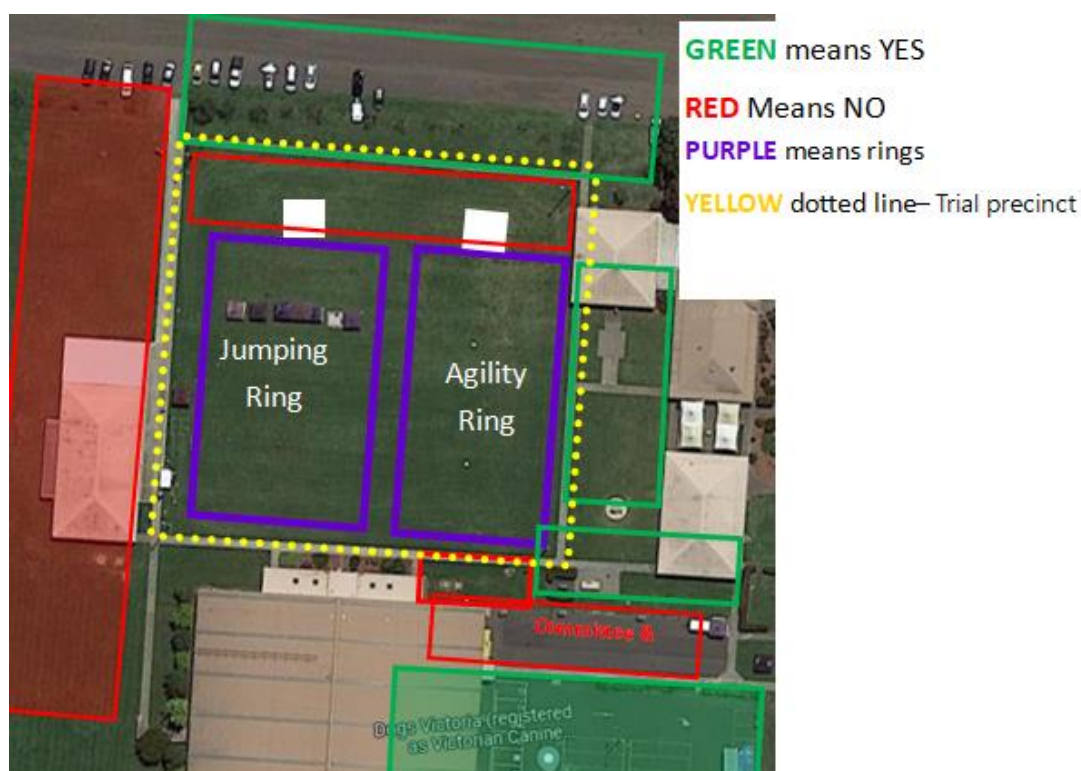

CATERING

Unfortunately, there will be no catering at the grounds.

TRIAL PRECINCTS

The precinct of the trial is the entire competition grassed area at the edge of the concrete path (Exhibition Area 2) at KCC Park as marked in dotted Yellow. German Shepard club have an event in area 6 so they are using their rooms and we have been asked by DV to not use the Westernport/GS club room area, veranda, or grass area near their veranda.

ROOMS

We will be using Lyndhurst Room

Gazebos **Do's** & **Do not's**. Please do not have your dog off lead unless it's in KCC park designated off lead areas

MULTIPLE ENTRIES

It is your responsibility to be at the ring when required. Please notify your ring stewards very politely if you are in 2 rings etc. Also note that dog numbers for the catalogue were allocated via a random automated process. Whilst checks have been made to reduce the instances of handlers running their dogs close to one another in the event that you are listed to run close, please notify your steward accordingly.

PRESENTATIONS

We will be having presentations at the completion of the trial (Lyndhurst Rooms) . This will be done once all rings have been completely packed away and everyone who has packed up is present.

DEFIBRILLATOR LOCATION

The defibrillator is located in the K9 Trailer which is parked on the carpark area near the indoor pavilion & female toilets. It is located on the left side of the trailer marked with Green AED sticker.