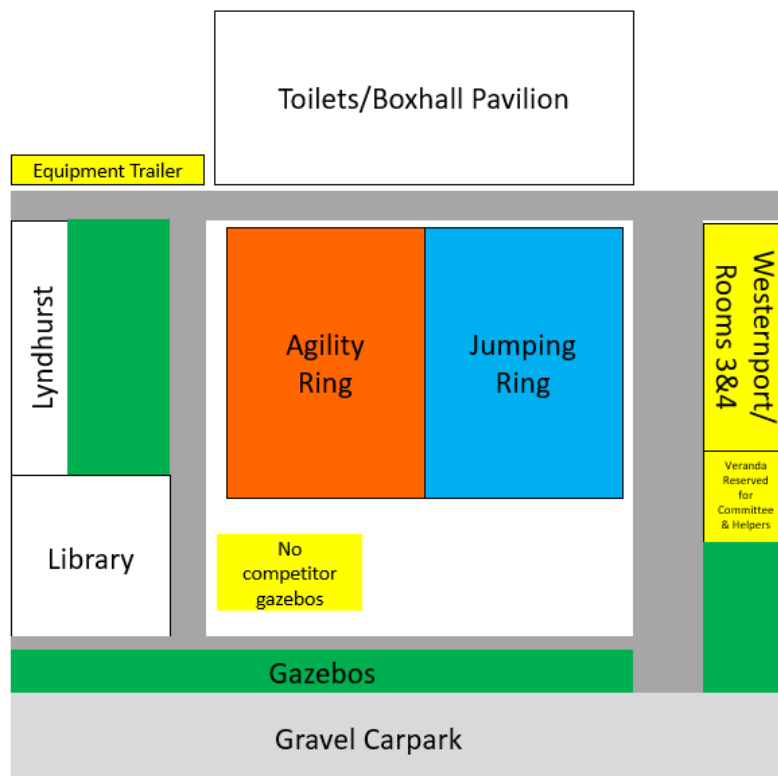

Precincts of the Trial

All events will be held on area 2 and we will be operating out of the Westernport rooms.

Multiple Entries

It is your responsibility to be at the ring when required. If you have a clash, politely notify the Assembly Stewards at both rings well in advance. Assembly Stewards will use a “next 3 locked-in” system when assembling dogs.